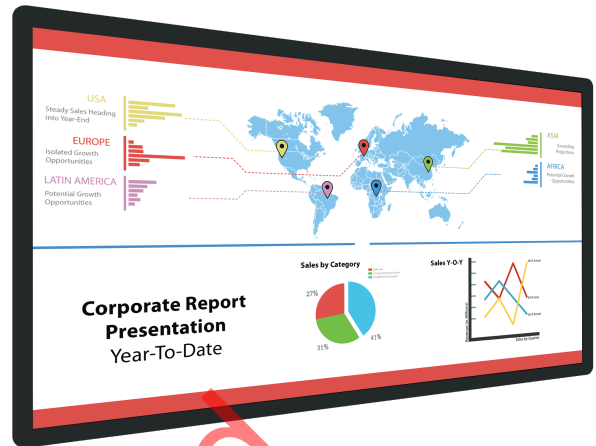

## Large Format Display

The Planar® PS Series PS7050 is an ultra-slim 70" LCD display designed for demanding digital signage and commercial applications. The Planar PS Series PS7050 is the ideal combination of value, performance, and 24x7 reliability with the design and energy-saving benefits of LED technology.

SPECIFICATION	DETAIL
Product Name	PS7050
Planar Part Number	997-7653-00
Viewable Size	70" diagonal
Aspect Ratio	16:9
Display Resolution	FHD 1080p (1920 x 1080)
Brightness (Typical)	400 cd/m <sup>2</sup>
Contrast Ratio (typ)	4000:1
Response Time (typ)	8 ms
Palette	16.7 million colors
Color Gamut	70% NTSC
Pixel Pitch	0.807mm x 0.807mm
Viewing Angle (typ)	178°
External Connections	HDMI® x2, DisplayPort, VGA, Component Video, Composite Video, PC Audio In, Line Out, SPDIF out, USB
Power Requirements	100 - 240V; 50/60Hz
Power Consumption (max)	280W
Fanless	Yes
Recommended Usage	Up to 24x7 operation
Service and Support/Warranty	3-Year Customer First™ Warranty featuring FREE 2-Day Advance Replacement (US only)
Product Approvals	FCC Class A, cTUVus, CE
VESA Compatible/Location	800 mm x 400 mm; 4 holes

<b>Audio Input</b>	PC Audio in (Jack)
<b>Audio Output</b>	SPDIF, R/L Line out (Jack)
<b>Bezel Width</b>	1.7" (42mm)
<b>Cabinet Dimensions (W x H x D)</b>	64.3" x 37.6" x 2.7" (1634.3mm x 956.0mm x 68.0mm)
<b>Display Control</b>	RS232 in, IR, Keypad (lockable)
<b>Display Weight</b>	128 lbs (58 kg)
<b>Shipping weight</b>	154 lbs (70 kg)
<b>Display Type</b>	Edge-Lit LED LCD
<b>Refresh Rate</b>	60 Hz
<b>Operating Temperature</b>	0-50°C (32 -122°F)
<b>Orientation</b>	Landscape/Portrait
<b>Enclosure</b>	Metal, Industrial
<b>Speakers</b>	10W x 2 built-in
<b>Features</b>	USB playback, on/off scheduling, TAA compliant
<b>UPC</b>	8 10689 00139 3